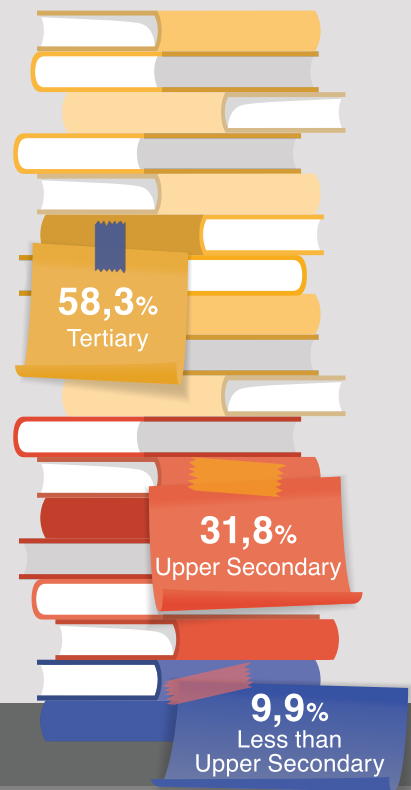

YOUNG ADULTS & EDUCATION 2021

POPULATION 25-34 BY EDUCATIONAL ATTAINMENT LEVEL AND SEX

● Men ● Women

TERTIARY EDUCATION GRADUATES, 25-34 IN THE MOST POPULAR FIELDS OF STUDY BY SEX

● Men ● Women