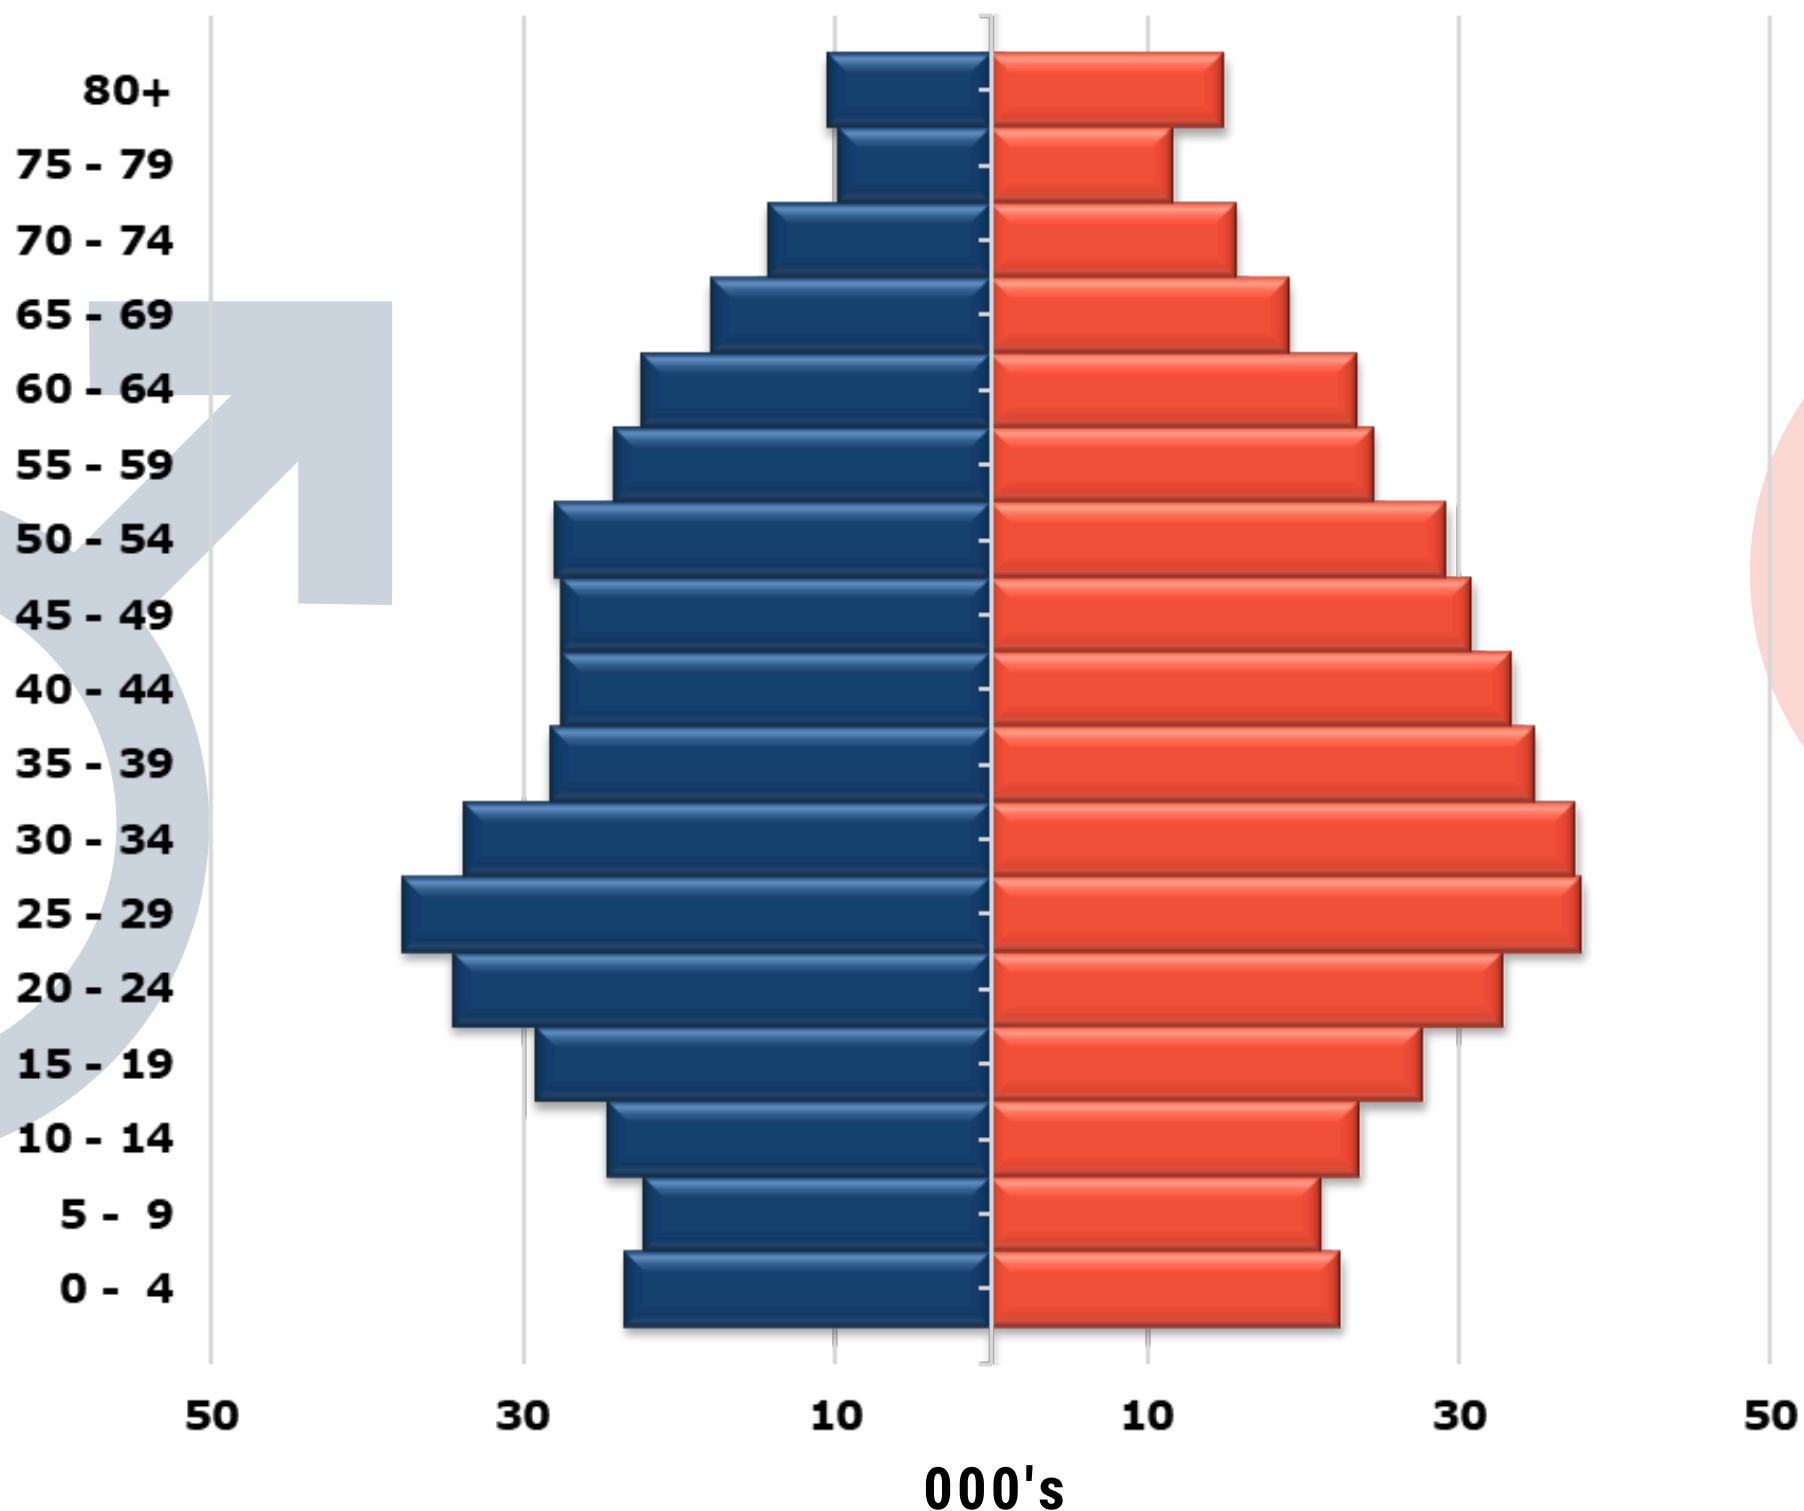

Population distribution by age and sex at **CENSUS YEARS**

| | |
|------------------|---------|
| Total population | 923.381 |
| Males | 449.708 |
| Females | 473.673 |

2021

Population distribution by age and sex at **CENSUS YEARS**

2011

Population distribution by age and sex at **CENSUS YEARS**

Total population **703.529**
Males **345.322**
Females **358.207**

2001

Population distribution by age and sex at **CENSUS YEARS**

Total population **615.013**
Males **306.383**
Females **308.630**

1992

Population distribution by age and sex at **CENSUS YEARS**

Total population **522.845**
Males **259.938**
Females **262.907**

1982