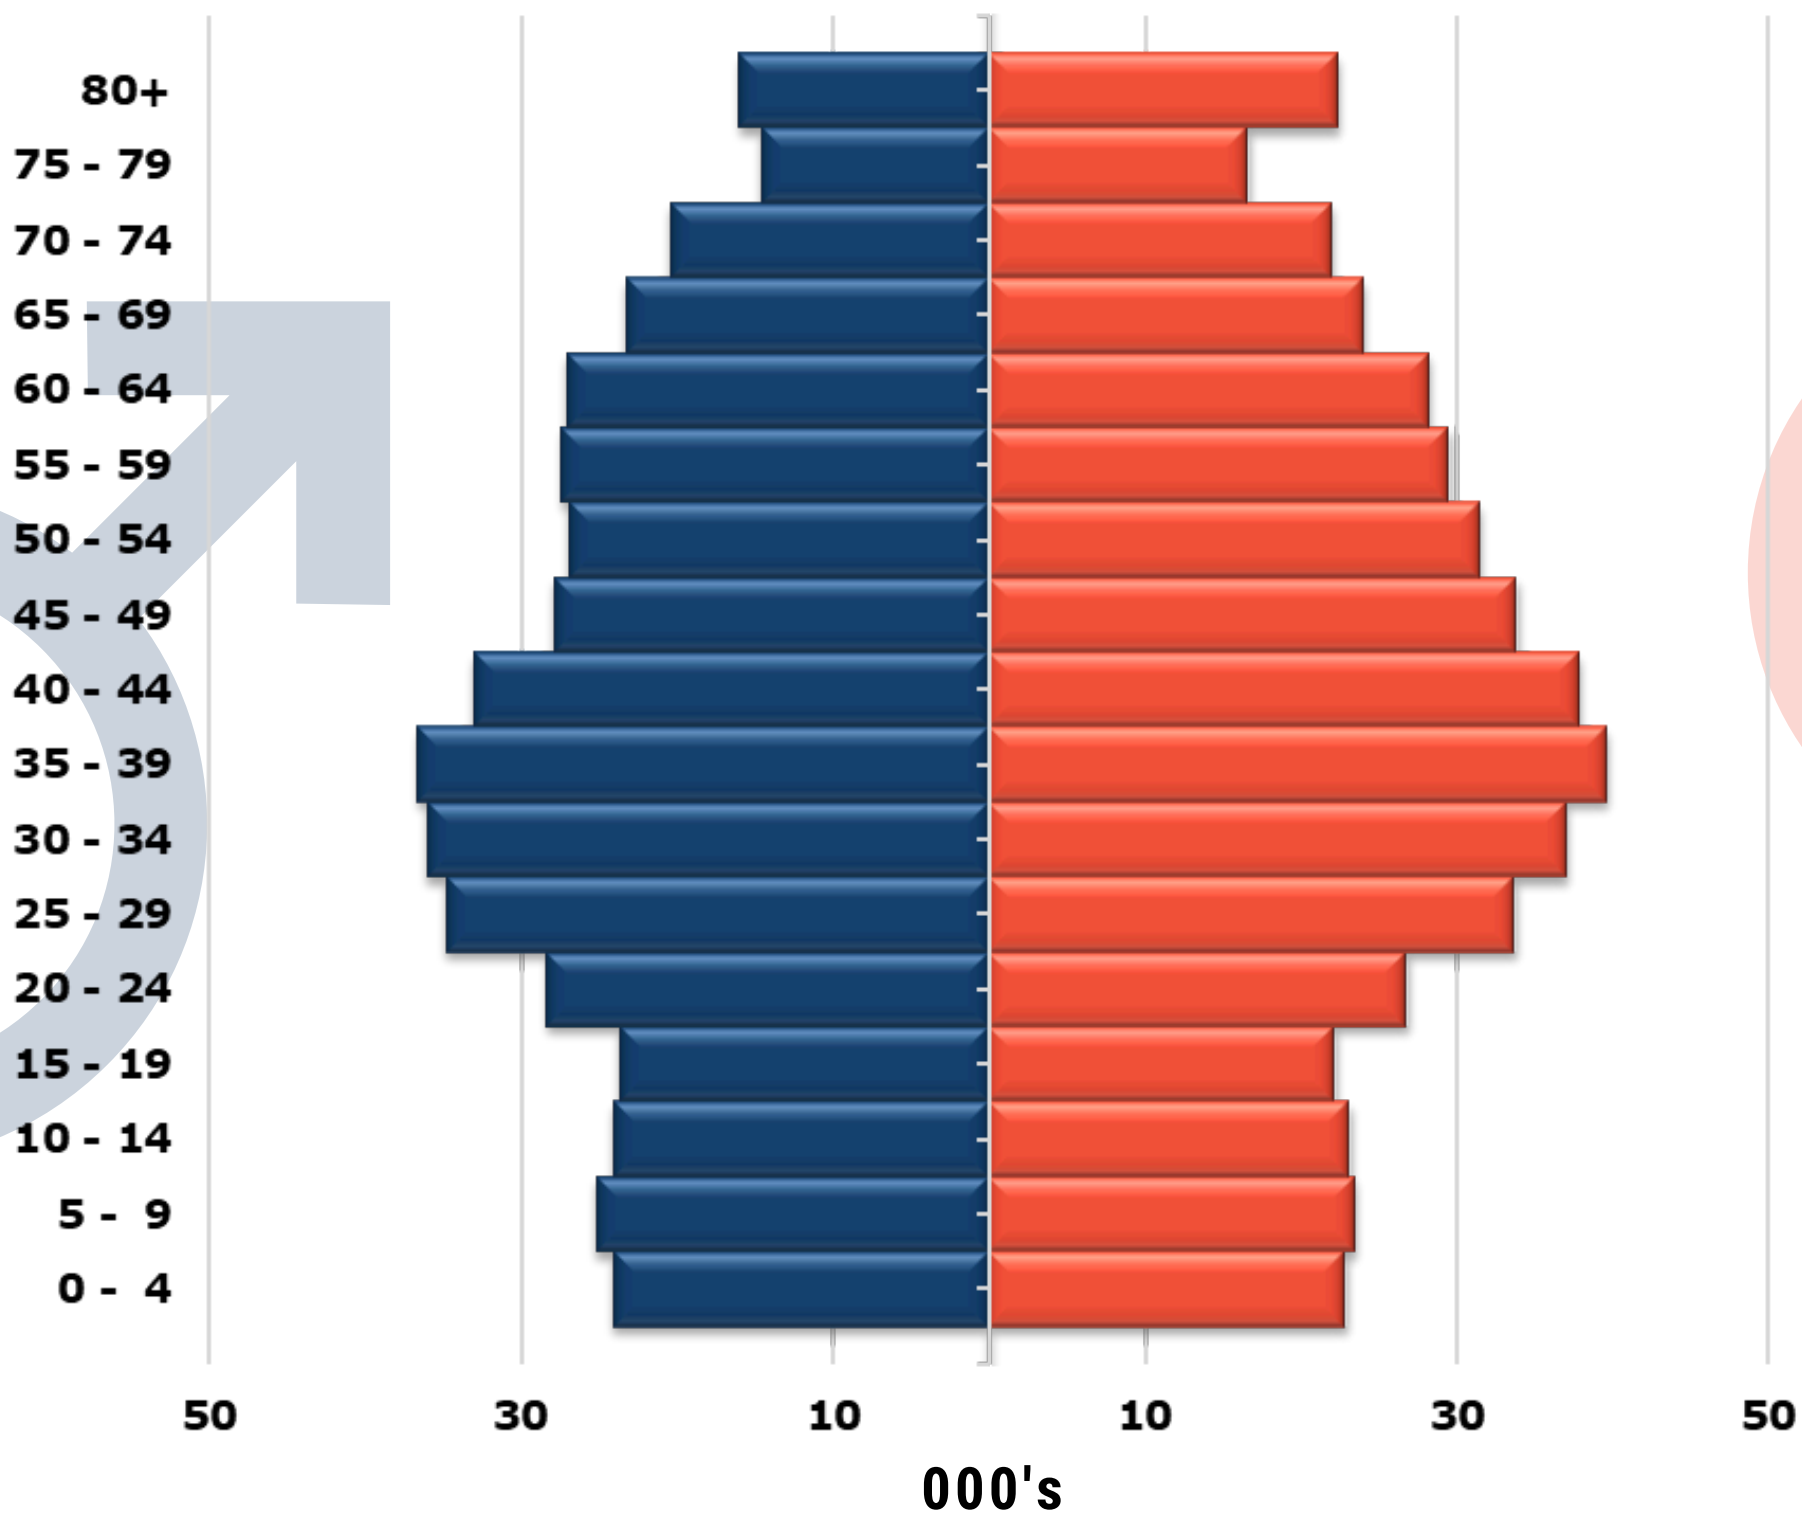

Population distribution by age and sex at **CENSUS YEARS**

| | |
|------------------|---------|
| Total population | 923.381 |
| Males | 449.708 |
| Females | 473.673 |

2021

Population distribution by age and sex at **CENSUS YEARS**

2011

Population distribution by age and sex at **CENSUS YEARS**

Total population **703.529**
Males **345.322**
Females **358.207**

2001

Population distribution by age and sex at **CENSUS YEARS**

Total population **615.013**
Males **306.383**
Females **308.630**

1992

Population distribution by age and sex at **CENSUS YEARS**

Total population **522.845**
Males **259.938**
Females **262.907**

1982