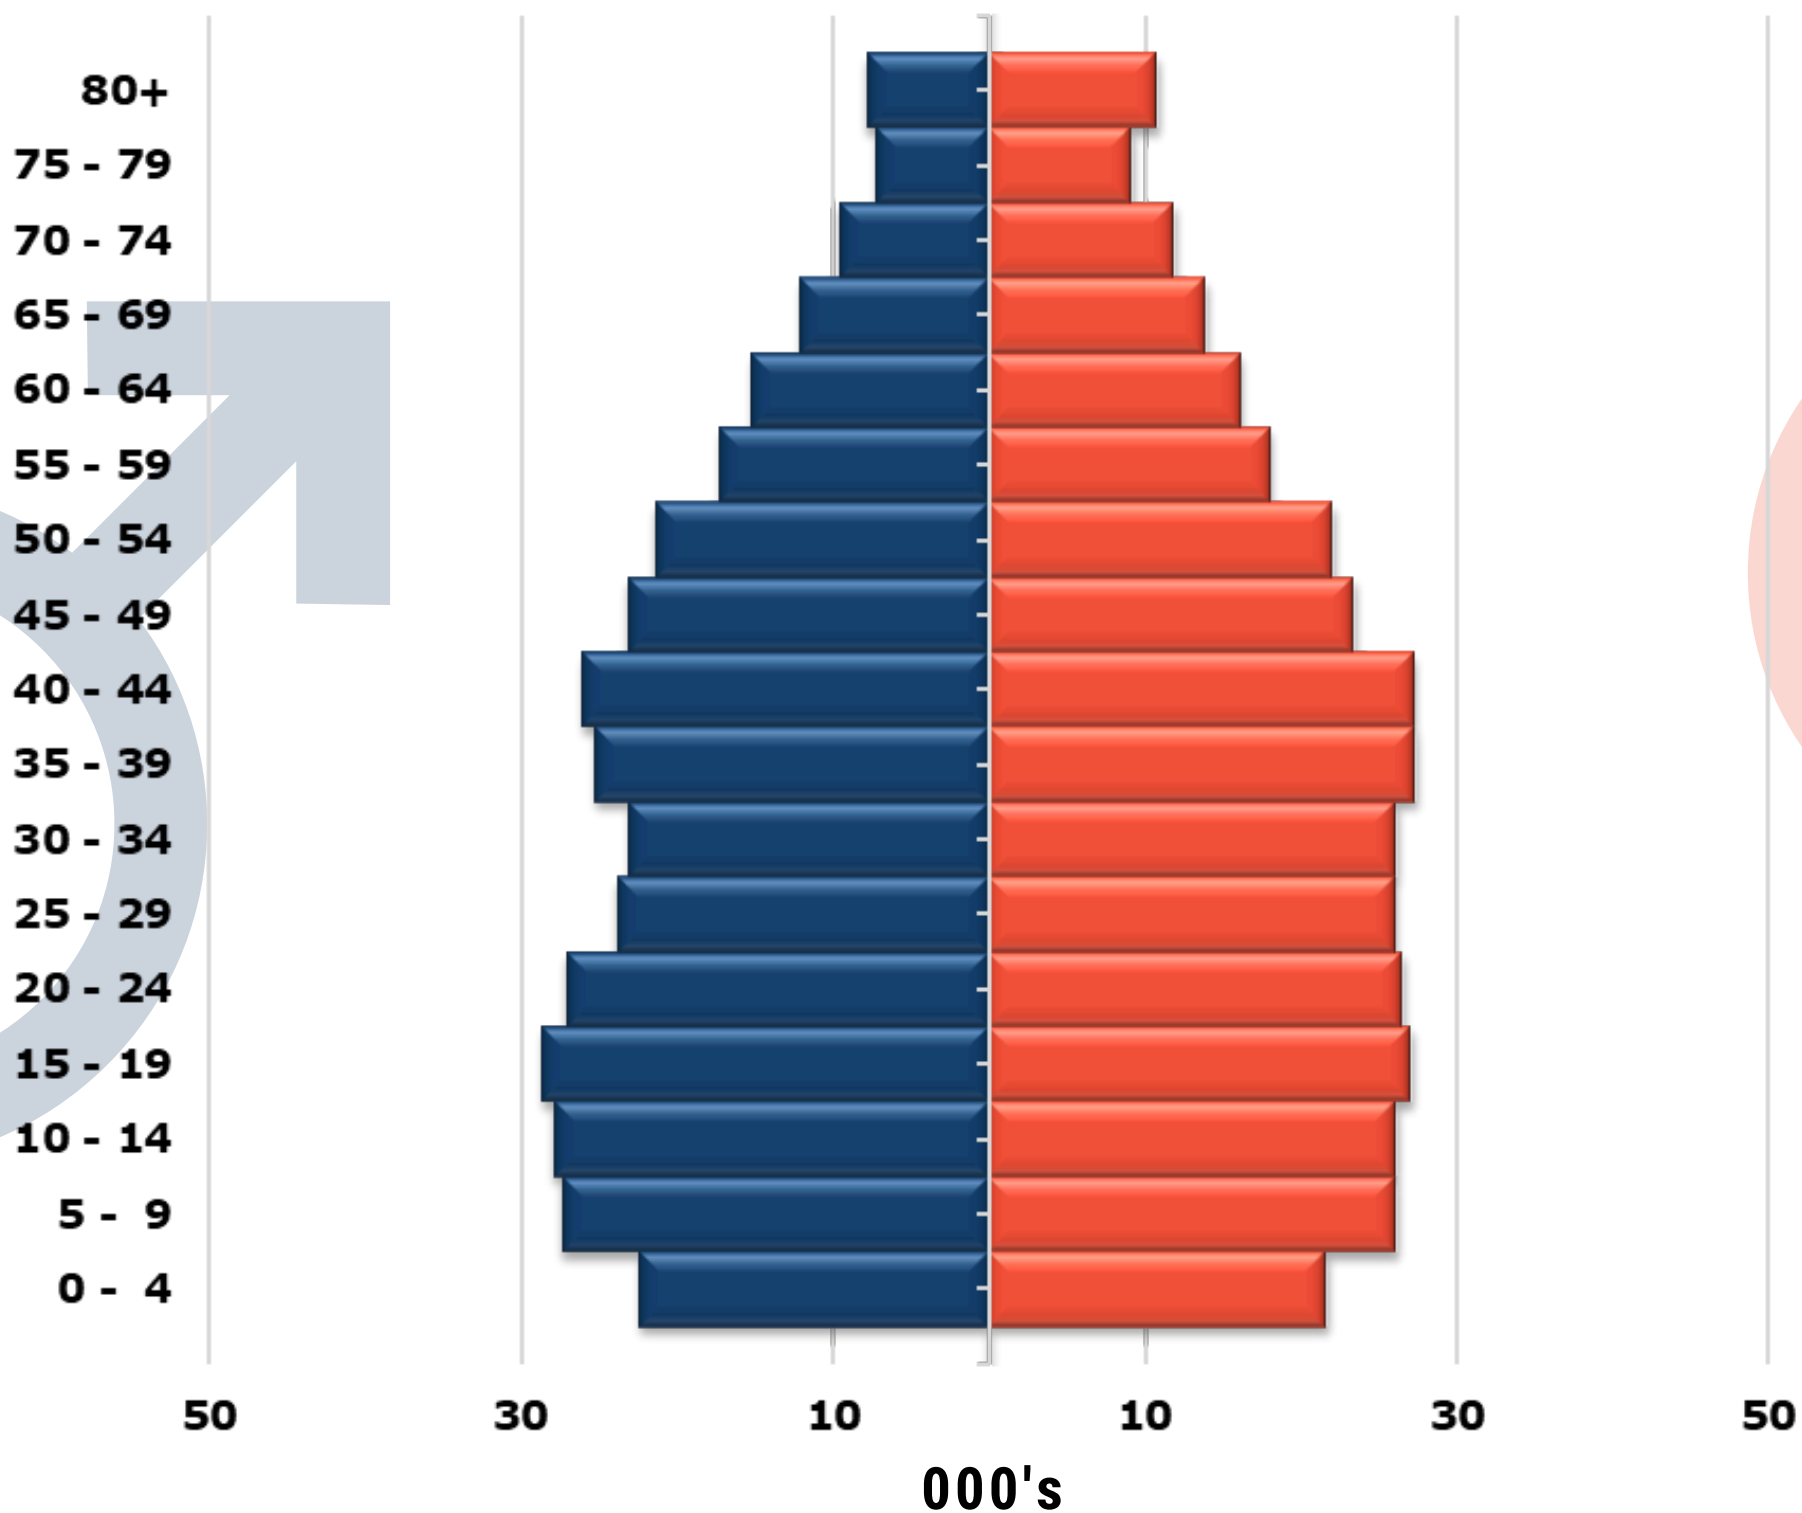

Population distribution by age and sex at **CENSUS YEARS**

| | |
|------------------|---------|
| Total population | 923.381 |
| Males | 449.708 |
| Females | 473.673 |

2021

Population distribution by age and sex at **CENSUS YEARS**

2011

Population distribution by age and sex at **CENSUS YEARS**

Total population **703.529**
Males **345.322**
Females **358.207**

2001

Population distribution by age and sex at **CENSUS YEARS**

Total population **615.013**
Males **306.383**
Females **308.630**

1992

Population distribution by age and sex at **CENSUS YEARS**

Total population **522.845**
Males **259.938**
Females **262.907**

1982