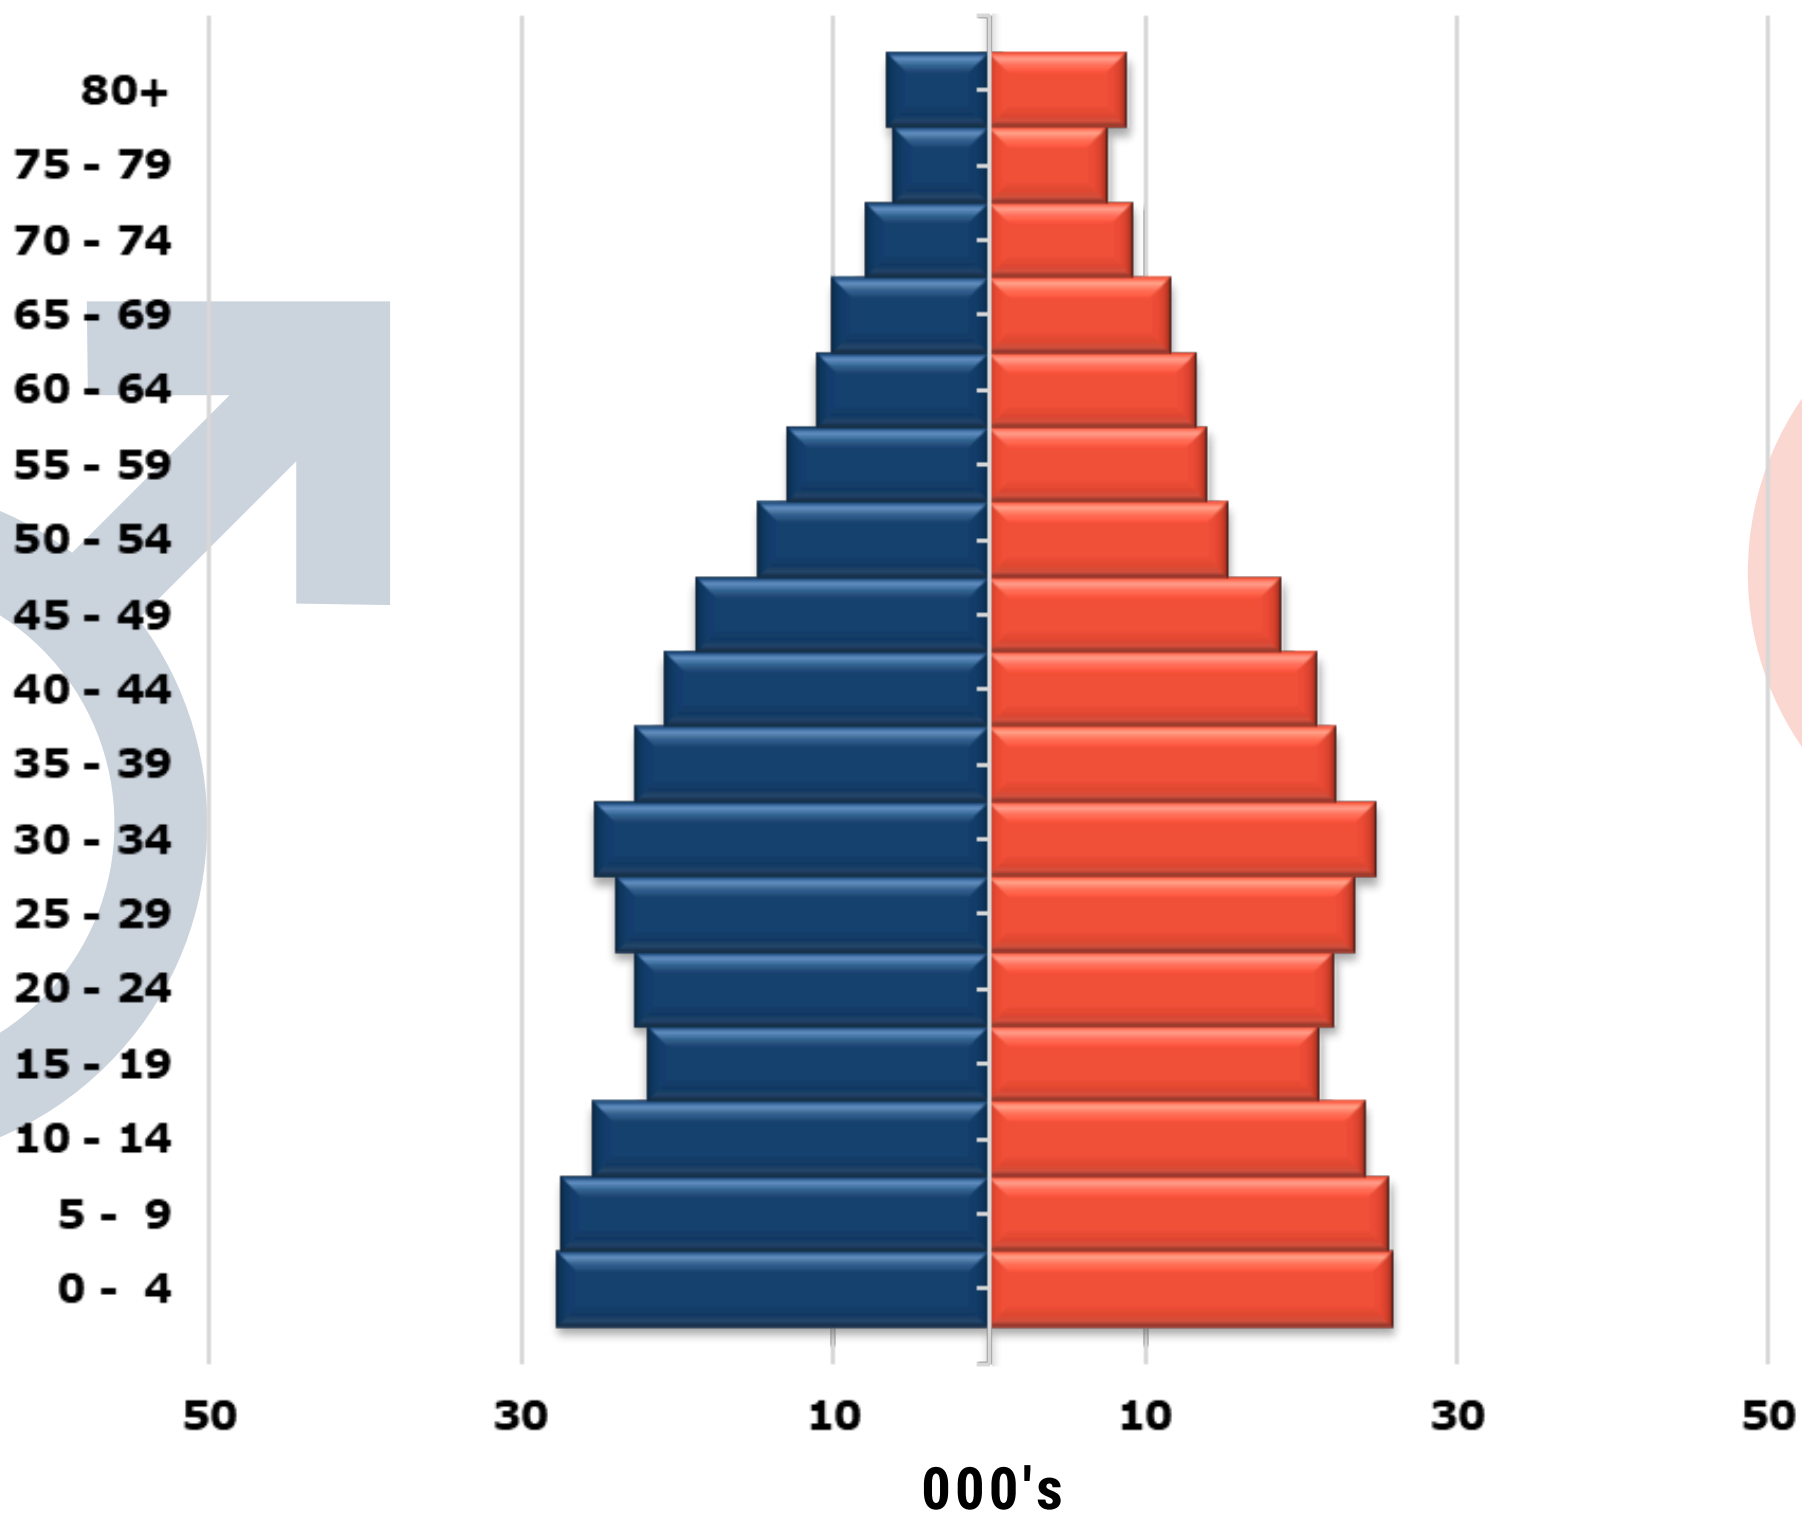

Population distribution by age and sex at **CENSUS YEARS**

| | |
|------------------|---------|
| Total population | 923.381 |
| Males | 449.708 |
| Females | 473.673 |

2021

Population distribution by age and sex at **CENSUS YEARS**

2011

Population distribution by age and sex at **CENSUS YEARS**

Total population **703.529**
Males **345.322**
Females **358.207**

2001

Population distribution by age and sex at **CENSUS YEARS**

Total population **615.013**
Males **306.383**
Females **308.630**

1992

Population distribution by age and sex at **CENSUS YEARS**

Total population **522.845**
Males **259.938**
Females **262.907**

1982